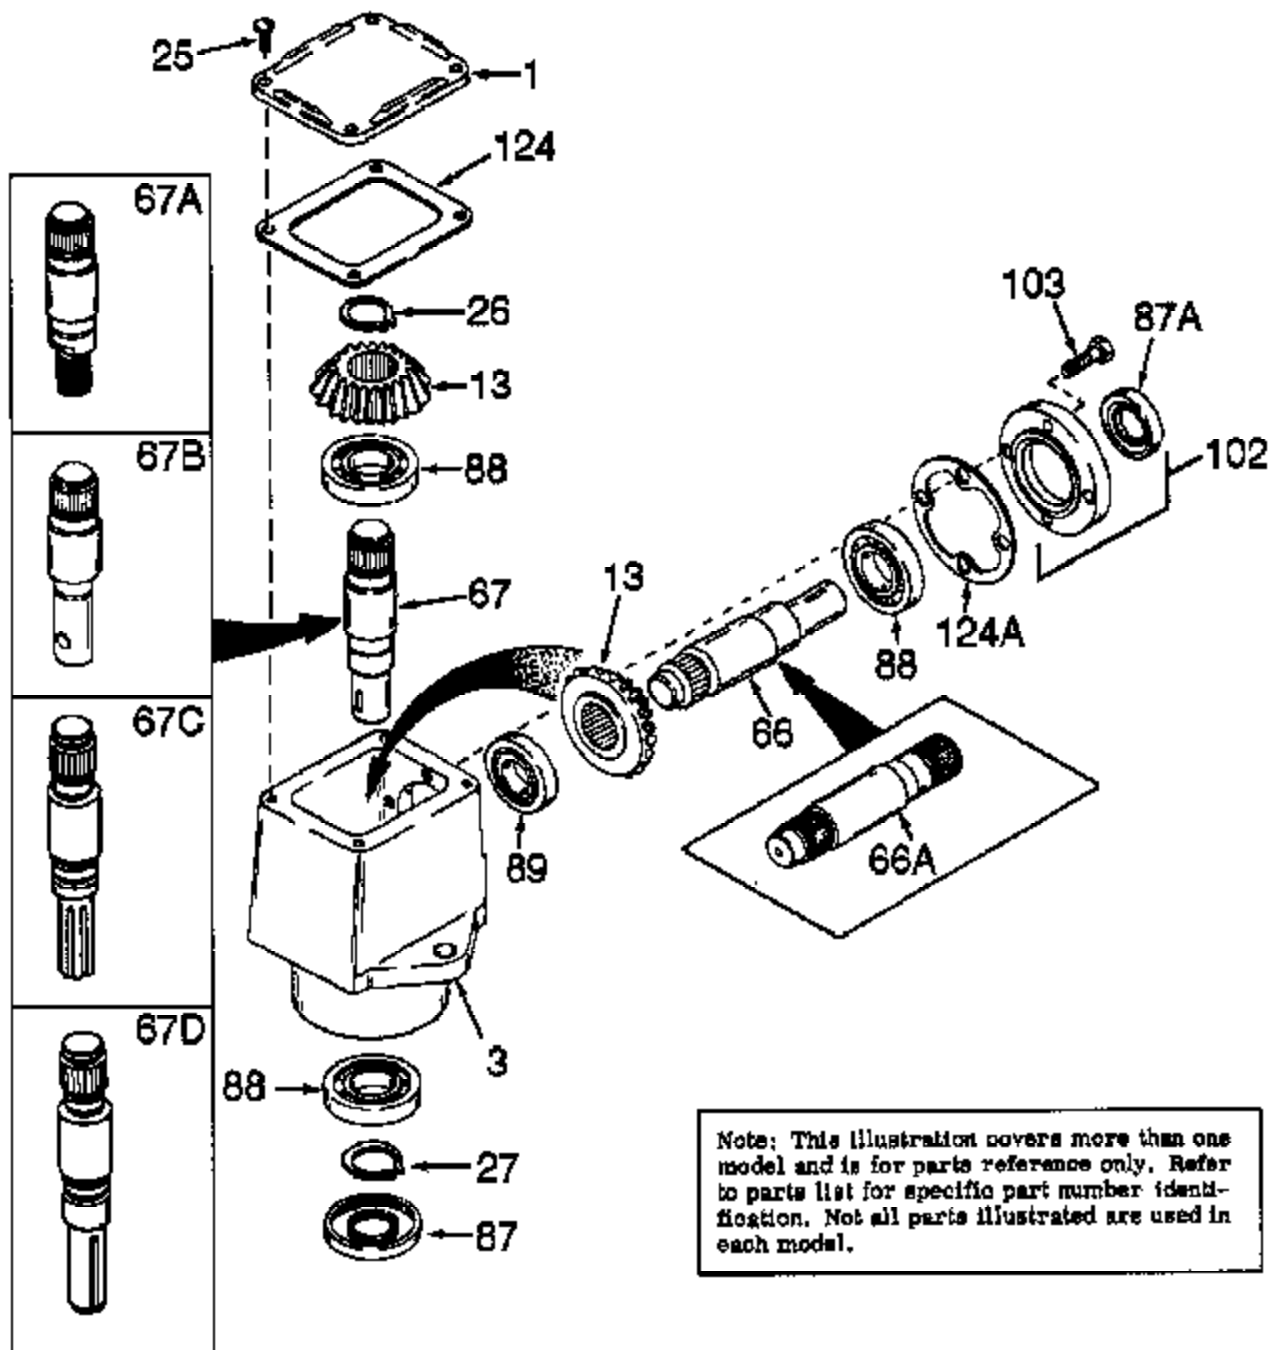

# JOIST

SICHER IST DAS:  
DAS ORIGINAL

**NOTE: PARTS NOT ILLUSTRATED  
OR LISTED ARE SUPPLIED BY  
EQUIPMENT MANUFACTURER.**

**Note: This illustration covers more than one model and is for parts reference only. Refer to parts list for specific part number identification. Not all parts illustrated are used in each model.**

Ref #	Part Number	Qty	Description
	794042		L.H. Head Assy (Incl. 1 thru 124A)
1	772035		Left Hand Cover
3	770026		Right Angle Drive Housing
13	778046		Miter Gear
25	792025		Screw, 10-24 x 1/2"
26	788018		Snap Ring
27	788019		Snap Ring
66	776041		Input Pinion Shaft
67A	776092		Output Shaft
87	788029		Oil Seal
87A	788031		Oil Seal
88	780034		Ball Bearing
89	780024		Ball Bearing
102	786029		Retainer Cap & Seal (Incl. 87A & 103)
103	792026		Screw, 1/4-20 x 7/8"
124A	788030B		Cap Gasket
124	788028		Cover Gasket

RAD-1844-P91 Page 2 of 2

Peerless